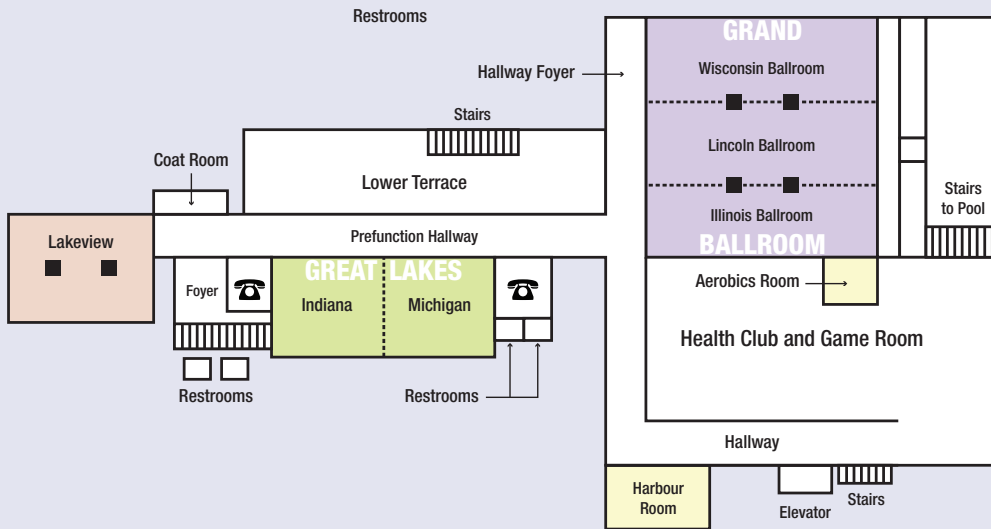

Main Lobby Level

Lower Level

TOTAL SQUARE FOOTAGE
14,292

Room	Size	Sq. Ft.	Theatre	Classroom	U-Shape	Conference	Banquet
Grand Vista	51' x 48'	2448	250	171	80	N/A	240
Grand Vista Patio	17' x 47'	799	80	54	20	20	70
Grand Ballroom	70' x 50'	3500	300	240	80	N/A	270
Illinois	24' x 50'	1200	100	81	32	28	90
Lincoln	23' x 50'	1150	100	81	32	28	90
Wisconsin	24' x 50'	1200	100	81	32	28	90
Lakeview	42' x 42'	1764	150	75	32	30	125
Great Lakes	53' x 18'	954	100	40	24	20	60
Michigan	26' x 18'	468	50	15	14	10	30
Indiana	27' x 18'	486	50	15	14	10	30
Marquette	18' x 35'	630	40	9	14	10	40
Harbour Room	16' x 19'	304	20	9	10	10	20
Aerobics Room	33' x 21'	693	77	48	16	16	50
Grand Pavilion (Tent)	40' x 80'	3200	355	219	100	N/A	260